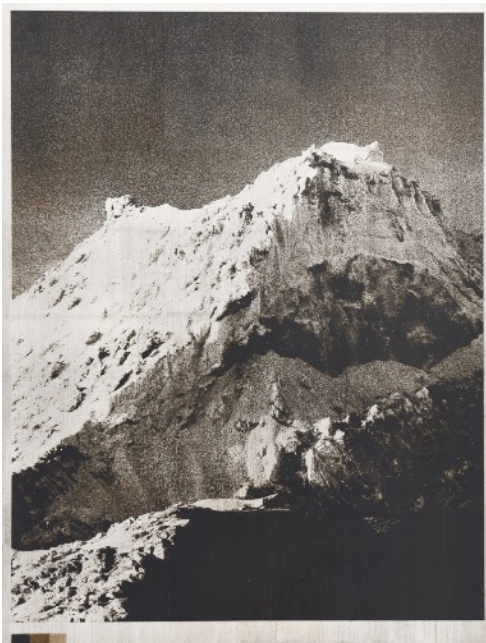

● 居場所
IBASHO

—
AM

PRICE LIST - WABI SABI

NORIO TAKASUGI
BMC-1, from Silver Leaf Series, 2020
silver leaf on paper, screen printing and silver
sulfurization
35 x 26.7 cm
edition of 5
EUR 2000 (framed)